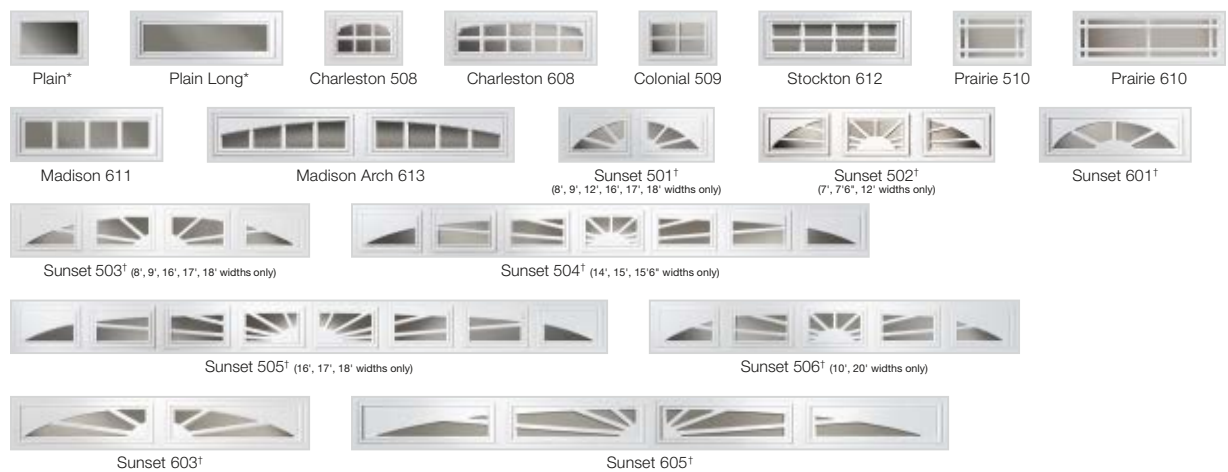

Windows are available single pane or insulated in clear, frosted, obscure and rain designs. Clear acrylic also available.

*Shown with clear glass.

†Sunset windows not available on Ultra-Grain® doors.

Additional charges for optional glass apply.