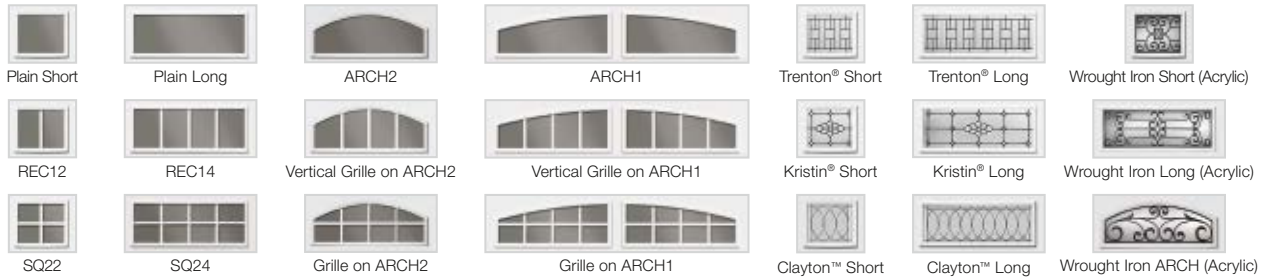

WINDOW OPTIONS

Our windows add natural light to your garage while adding curb appeal to your home. All Clopay window frames are UV-protected and are color matched to our prefinished door colors. Window frames screw in from the inside for easy glass replacement or to change designs.

CONTEMPORARY/ARCHITECTURAL SERIES WINDOWS

These windows are from Clopay's Contemporary/Architectural Series, featuring a larger viewing area and are available on select models and heights. Short windows are 19-1/2" x 16" and long windows are 42" x 16".

Available on These Models

- 9202 9139*
- 9201 4302
- 9208* 4301
- 9205 4308*
- 9209* 4305
- 9132 4309*
- 9131 4132
- 9138* 4138*

Windows are available single pane or insulated in clear, frosted, obscure and narrow reed designs.

*Models available only with plain, rectangular grille and square grille windows.