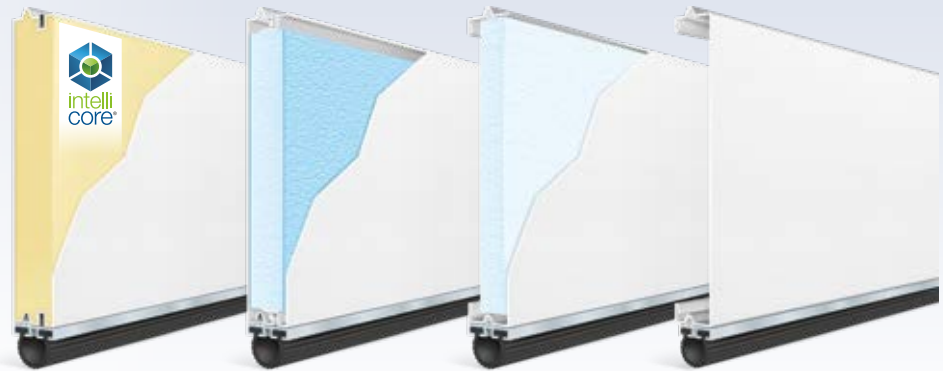

MODEL AVAILABILITY

DOOR DESIGNS

Door design examples shown at 9' wide x 8' high
Available window options listed below model number
(See back cover for examples of window options)

TEXTURE

		3-LAYER				2-LAYER	1-LAYER
		2" Polyurethane 18.4 R-value	1-3/8" Polyurethane 12.9 R-value	2" Bonded Polystyrene 9.0 R-value	1-3/8" Bonded Polystyrene 6.5 R-value	1-5/16" Polystyrene 6.3 R-value	Non-Insulated
MODERN FLUSH <i>Door constructed using 24", 21" and 18" section heights</i>							
			9202 Contemporary Windows	9132 Contemporary Windows	4302 Contemporary Windows	4132 Contemporary Windows	
MODERN FLUSH <i>Door constructed using 21" and 18" section heights</i>							
			9201 Contemporary and Decorative Windows	9131 Contemporary and Decorative Windows	4301 Contemporary and Decorative Windows	4051 Decorative Windows	T42F (24 Gauge Steel) Decorative Windows T40F (24 Gauge Steel) Decorative Windows
MODERN FLUSH <i>Door constructed using 24" and 21" section heights</i>							
			9208 Contemporary Windows	9138 Contemporary Windows	4308 Contemporary Windows	4138 Contemporary Windows	
MODERN GROOVED <i>Door constructed using 24", 21" and 18" section heights</i>							
			9205 Contemporary Windows		4305 Contemporary Windows		
MODERN GROOVED <i>Door constructed using 24" and 21" section heights</i>							
			9209 Contemporary Windows	9139 Contemporary Windows	4309 Contemporary Windows		

COLOR AVAILABILITY	Standard White	Glacier White	Almond	Desert Tan	Sandtone	Bronze	Chocolate	Mocha Brown	Hunter Green	Gray	Black	Ultra-Grain® Cypress Medium	Ultra-Grain® Cypress Cherry	Ultra-Grain® Cypress Walnut
9202, 9205, 9208, 9209	■	■	■	■	■	■	■	■	■	■	■	■	■	■
9201	■	■	■	■	■	■	■	■	■	■	■	■	■	■
9132, 9138, 9139	■	■	■	■	■	■	■	■	■	■	■	■	■	■
9131	■	■	■	■	■	■	■	■	■	■	■	■	■	■
4302, 4305, 4308, 4309	■	■	■	■	■	■	■	■	■	■	■	■	■	■
4301	■	■	■	■	■	■	■	■	■	■	■	■	■	■
4132	■	■	■	■	■	■	■	■	■	■	■	■	■	■
4051	■	■	■	■	■	■	■	■	■	■	■	■	■	■
4138	■	■	■	■	■	■	■	■	■	■	■	■	■	■
T42F, T40F	■	■	■	■	■	■	■	■	■	■	■	■	■	■

Calculated door section R-value is in accordance with DASMA TDS-163. For more information about color options see page 4.

Models with Ultra-Grain® and Black paint options are 25 gauge steel.

*Exterior steel surface on an Ultra-Grain® painted door has a woodgrain texture on Modern Steel™ Collection doors.